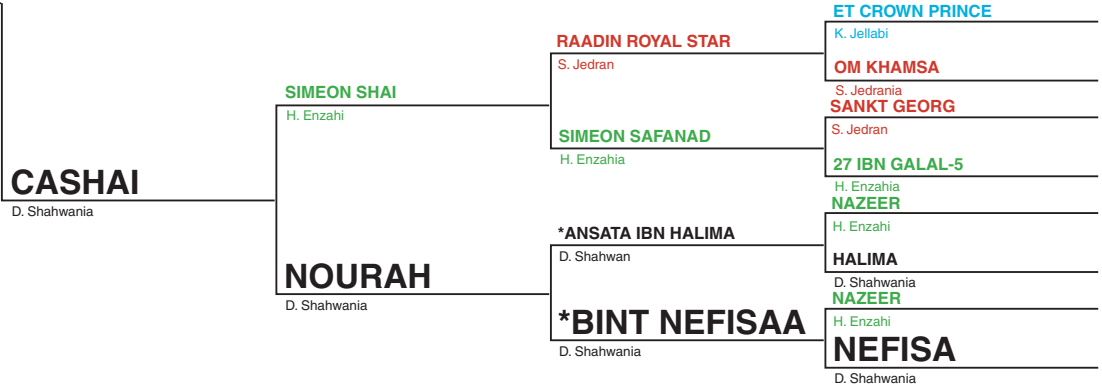

*BINT NEFISAA

The Common Bloodline Thread

We felt very fortunate to acquire the beautiful mare **CASHAI**. She is **EL HILAL** in the tail female line through his full sister **NOURAH** whose tail female is ***BINT NEFISAA**. If we study the pedigree of **NOURAH** we will see she is "pure in the strain" and pure in the tail family, Dahman through **FARIDA** the same tail family as *Ansata Ibn Halima. This was one reason why I love El Hilal so much as if you study his pedigree we will see he was double **FARIDA** tail female. We bred **CASHAI** to Abraxas Moonstruk and got our lovely **ABRAXAS MOONIQUE**. We were then able to acquire **PATINAA** who is the daughter of the beautiful **SIDRA** was out of **NOURAH** who was out of ***BINT NEFISAA**. Her pedigree is triple **FARIDA**, **PATINAA** is the only mare of this blending in triple tail female ***BINT NEFISAA** and *triple FARIDA*.

Please note the pedigrees below are their *tail female* line only:

CASHAI

Grey-Mare
AHRA# 0466601
D. Shahwania

ABRAXAS MOONIQUE

Grey-Mare
AHRA# 0572782
D. Shahwania

PATINAA

Grey-Mare
AHRA# 0518173
D. Shahwania