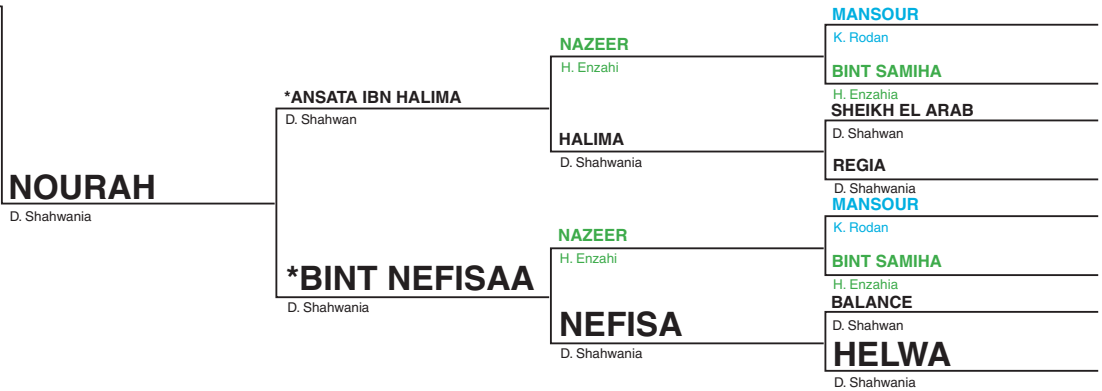

*BINT NEFISAA

The Common Bloodline Thread

We felt very fortunate to acquire the beautiful mare **CASHAI**. She is **EL HILAL** in the tail female line through his full sister **NOURAH** whose tail female is ***BINT NEFISAA**. If we study the pedigree of **NOURAH** we will see she is "pure in the strain" and pure in the tail family, Dahman through **FARIDA** the same tail family as *Ansata Ibn Halima. This was one reason why I love El Hilal so much as if you study his pedigree we will see he was double **FARIDA** tail female. We bred **CASHAI** to Abraxas Moonstruk and got our lovely **ABRAXAS MOONIQUE**. We were then able to acquire **PATINAA** who is the daughter of the beautiful **SIDRA** was out of **NOURAH** who was out of ***BINT NEFISAA**. Her pedigree is triple **FARIDA**, **PATINAA** is the only mare of this blending in triple tail female ***BINT NEFISAA** and *triple FARIDA*.

Please note the pedigrees below are their *tail female* line only:

CASHAI

Grey-Mare
AHRA# 0466601
D. Shahwania

ABRAXAS MOONIQUE

Grey-Mare
AHRA# 0572782
D. Shahwania

PATINAA

Grey-Mare
AHRA# 0518173
D. Shahwania