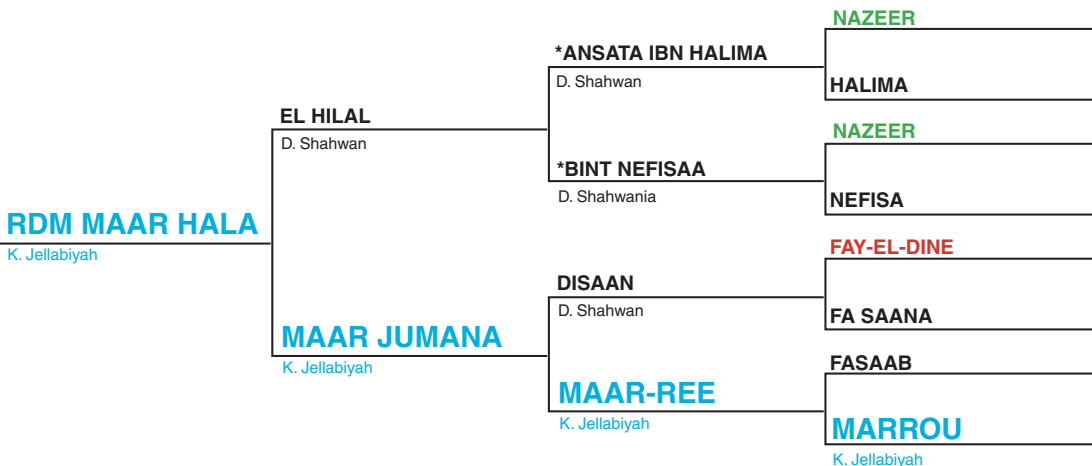

*MAAROUFA

The Common Bloodline Thread

We started with **BINT MAAR HALA** bred her to ET Crown Prince this mating *doubled* **RDM MAAR HALA** in the tail female and got **ABRAXAS MAAR HALA** then we bred her to Abraxas Moonstruk and got **ABRAXAS MOON GLOW**. **ABRAXAS MOON GLOW** is *triple* **RDM MAAR HALA** tail female. If you study these mares the common thread is their tail female line to **RDM MAAR HALA** to ***MAAROUFA**.

Please note the pedigrees below are their *tail female* line only:

BINT MAAR HALA

Grey-Mare
AHRA# 319015
K. Jellabiyah