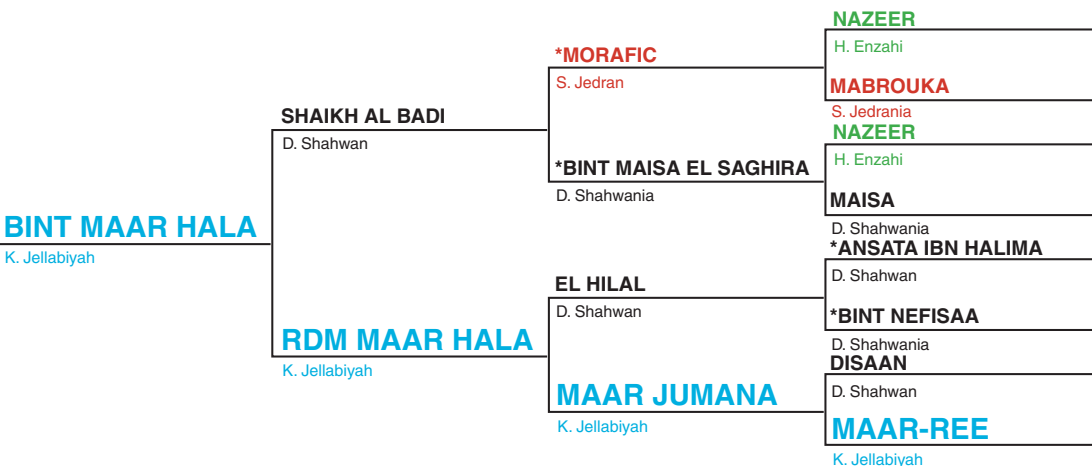

ABRAXAS-MAAR-HALA

Bay-Mare
AHRA# 0471646
K. Jellabiyah